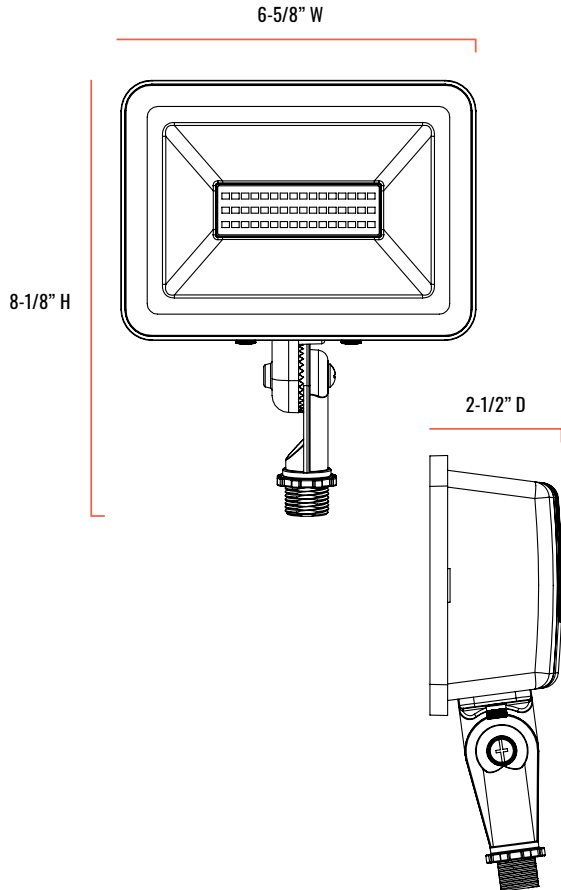

E-FFD-B SERIES

Compact LED Flood Light
Square and Round

Replaces up to 320W MH

Huge Savings In A Compact Size

Our savr Compact LED Flood Light delivers up to 9700 lumens, and comes with a 1/2-inch adjustable fitter or yoke mount, depending on the lumen output you need. It's available in 4000K or 5000K, dark bronze or white housing and round or square styles. Without sacrificing quality, we kept affordability in mind to make the costly upgrades the least of your worries when it comes to outdoor lighting. It's cULus Listed and comes with a 5-year warranty.

Features & Benefits

- Sleek, low-profile design
- Wide light distribution
- 1/2 inch adjustable fitter or yoke mount included
- 4kV surge protection
- FCC Part 15, Subpart B, Class A limits for conducted and radiated emissions

E-FFD03B (WITH 1/2-INCH ADJUSTABLE FITTER MOUNT)

E-FFD05B & E-FFD07B (WITH 1/2-INCH ADJUSTABLE FITTER MOUNT)

E-FFD10B (WITH 1/2-INCH ADJUSTABLE FITTER MOUNT)

E-FFD-B SERIES

SERIES OVERVIEW

SHAPE	DIMENSIONS	PRODUCT WEIGHT	MOUNTING HEIGHT
Round	E-FFD01: 4-3/8" D x 3-1/8" W x 3-1/8" H	.6 lbs.	Up to 15 feet
Square	E-FFD03B: 2-3/4" D x 4-3/4" W x 3-5/8" D	1 lb.	
	E-FFD05B & E-FFD07B: 2-1/2" D x 6-5/8" W x 4-7/8" H	2.11 lbs.	
	E-FFD10B: 2-1/2" D x 7-5/8" W x 4-7/8" H	2.24 lbs.	

White 4-inch Round Weatherproof J-Box Cover with 1/2 inch NPT Threaded Knockout
SKU: E-ACC-MP4-WH
USE: For use with the 1/2-inch adjustable fitter mounts.
DIMENSIONS: 4-1/2" D x 7/8" H
CONSTRUCTION: White, powder coated die-cast aluminum housing