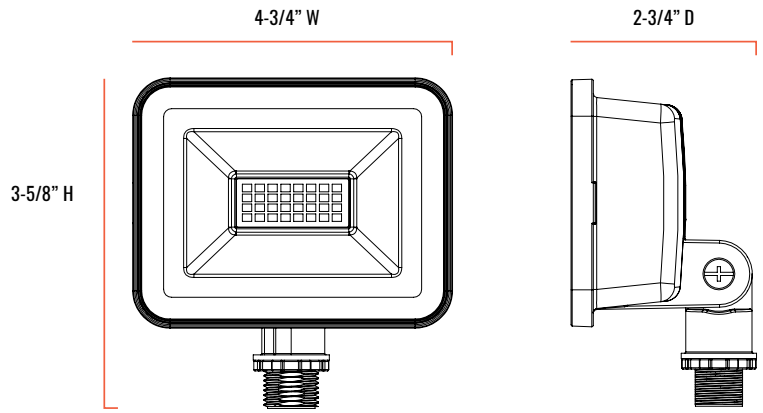

Recommended Use

- Building Facades
- Signs/Monument
- Accent Lighting

Input Voltage

- 120V

Certifications

WARNING: Cancer and Reproductive Harm - www.p65warnings.ca.gov

E-FFD-B SERIES

E-FFD01A (WITH 1/2-INCH ADJUSTABLE FITTER MOUNT)

E-FFD03B (WITH 1/2-INCH ADJUSTABLE FITTER MOUNT)

E-FFD05B & E-FFD07B (WITH 1/2-INCH ADJUSTABLE FITTER MOUNT)

E-FFD10B (WITH 1/2-INCH ADJUSTABLE FITTER MOUNT)

E-FFD-B SERIES

SERIES OVERVIEW

SHAPE	DIMENSIONS	PRODUCT WEIGHT	MOUNTING HEIGHT
Round	E-FFD01: 4-3/8" D x 3-1/8" W x 3-1/8" H	.6 lbs.	Up to 15 feet
Square	E-FFD03B: 2-3/4" D x 4-3/4" W x 3-5/8" D	1 lb.	
	E-FFD05B & E-FFD07B: 2-1/2" D x 6-5/8" W x 4-7/8" H	2.11 lbs.	
	E-FFD10B: 2-1/2" D x 7-5/8" W x 4-7/8" H	2.24 lbs.	