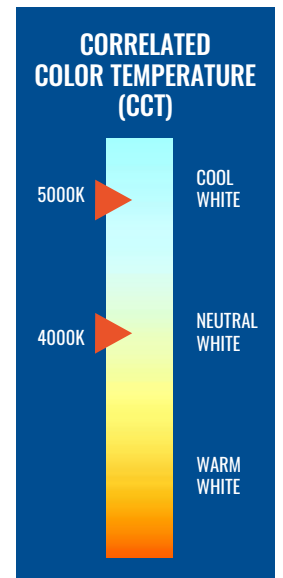

E-FFD-B SERIES

SERIES OVERVIEW

SHAPE	DIMENSIONS	PRODUCT WEIGHT	MOUNTING HEIGHT
Round	E-FFD01: 4-3/8" D x 3-1/8" W x 3-1/8" H	.6 lbs.	Up to 15 feet
Square	E-FFD03B: 2-3/4" D x 4-3/4" W x 3-5/8" D	1 lb.	
	E-FFD05B & E-FFD07B: 2-1/2" D x 6-5/8" W x 4-7/8" H	2.11 lbs.	
	E-FFD10B: 2-1/2" D x 7-5/8" W x 4-7/8" H	2.24 lbs.	

FIXTURE SPECIFICATIONS

HOUSING	Dark bronze or white powder coated die-cast aluminum housing
LENS ASSEMBLY	Tempered glass
MOUNTING	1/2 inch adjustable fitter or yoke mount (included)

WARRANTY & CERTIFICATIONS

WARRANTY	5-Year Limited
UL LISTED	Wet locations
DLC	—

ELECTRICAL PERFORMANCE

OPERATING TEMPERATURE RANGE	LIFESPAN L70 AT 25°C (77°F)	POWER FACTOR	TOTAL HARMONIC DISTORTION	DIMMABLE
-40°F to 104°F (-40°C to 40°C)	50,000 hours	n/a	n/a	—

INPUT VOLTAGE Current Draw (Amps)	120V
E-FFD01A	0.191A
E-FFD03B	0.35A
E-FFD05B	0.44A
E-FFD07B	0.70A
E-FFD10B	1.08A