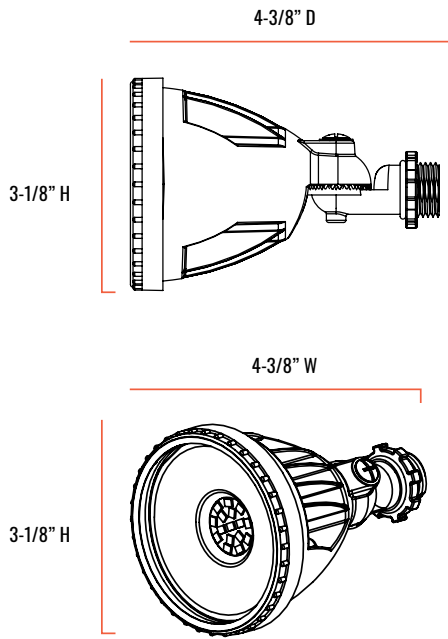

E-FFD-B SERIES

Compact LED Flood Light
Square and Round

Replaces up to 320W MH

Huge Savings In A Compact Size

Our savr Compact LED Flood Light delivers up to 9700 lumens, and comes with a 1/2-inch adjustable fitter or yoke mount, depending on the lumen output you need. It's available in 4000K or 5000K, dark bronze or white housing and round or square styles. Without sacrificing quality, we kept affordability in mind to make the costly upgrades the least of your worries when it comes to outdoor lighting. It's cULus Listed and comes with a 5-year warranty.

Features & Benefits

- Sleek, low-profile design
- Wide light distribution
- 1/2 inch adjustable fitter or yoke mount included
- 4kV surge protection
- FCC Part 15, Subpart B, Class A limits for conducted and radiated emissions

Recommended Use

- Building Facades
- Signs/Monument
- Accent Lighting

Input Voltage

- 120V

Certifications

WARNING: Cancer and Reproductive Harm - www.p65warnings.ca.gov

E-FFD-B SERIES

E-FFD01A (WITH 1/2-INCH ADJUSTABLE FITTER MOUNT)

E-FFD03B (WITH 1/2-INCH ADJUSTABLE FITTER MOUNT)

E-FFD05B & E-FFD07B (WITH 1/2-INCH ADJUSTABLE FITTER MOUNT)

E-FFD10B (WITH 1/2-INCH ADJUSTABLE FITTER MOUNT)

E-FFD-B SERIES

SERIES OVERVIEW

SHAPE	DIMENSIONS	PRODUCT WEIGHT	MOUNTING HEIGHT
Round	E-FFD01: 4-3/8" D x 3-1/8" W x 3-1/8" H	.6 lbs.	Up to 15 feet
Square	E-FFD03B: 2-3/4" D x 4-3/4" W x 3-5/8" D	1 lb.	
	E-FFD05B & E-FFD07B: 2-1/2" D x 6-5/8" W x 4-7/8" H	2.11 lbs.	
	E-FFD10B: 2-1/2" D x 7-5/8" W x 4-7/8" H	2.24 lbs.	