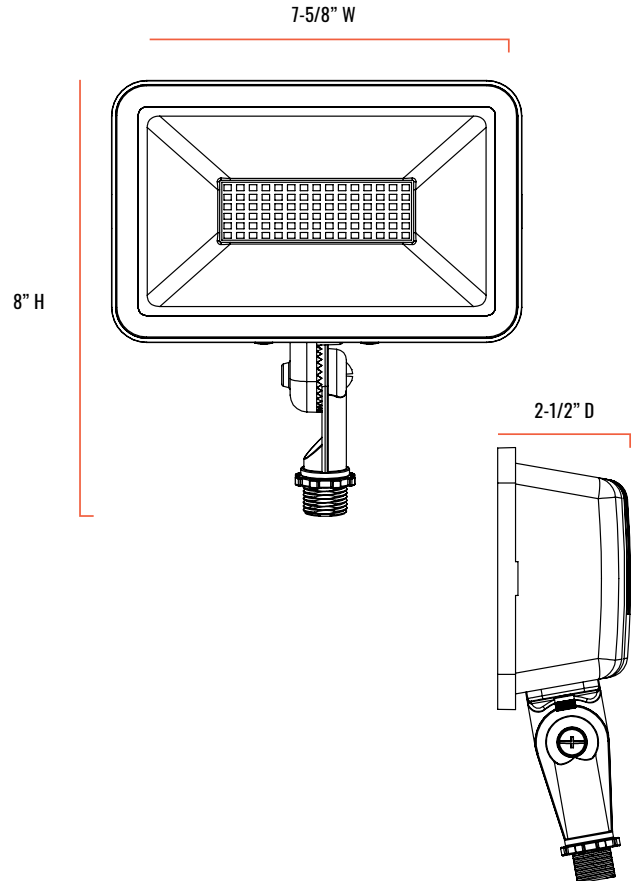

E-FFD-B SERIES

Compact LED Flood Light
Square and Round

Replaces up to 320W MH

Huge Savings In A Compact Size

Our savr Compact LED Flood Light delivers up to 9700 lumens, and comes with a 1/2-inch adjustable fitter or yoke mount, depending on the lumen output you need. It's available in 4000K or 5000K, dark bronze or white housing and round or square styles. Without sacrificing quality, we kept affordability in mind to make the costly upgrades the least of your worries when it comes to outdoor lighting. It's cULus Listed and comes with a 5-year warranty.

Features & Benefits

- Sleek, low-profile design
- Wide light distribution
- 1/2 inch adjustable fitter or yoke mount included
- 4kV surge protection
- FCC Part 15, Subpart B, Class A limits for conducted and radiated emissions

E-FFD03B (WITH 1/2-INCH ADJUSTABLE FITTER MOUNT)

E-FFD05B & E-FFD07B (WITH 1/2-INCH ADJUSTABLE FITTER MOUNT)

E-FFD10B (WITH 1/2-INCH ADJUSTABLE FITTER MOUNT)

E-FFD-B SERIES

SERIES OVERVIEW

SHAPE	DIMENSIONS	PRODUCT WEIGHT	MOUNTING HEIGHT
Round	E-FFD01: 4-3/8" D x 3-1/8" W x 3-1/8" H	.6 lbs.	Up to 15 feet
Square	E-FFD03B: 2-3/4" D x 4-3/4" W x 3-5/8" D	1 lb.	
	E-FFD05B & E-FFD07B: 2-1/2" D x 6-5/8" W x 4-7/8" H	2.11 lbs.	
	E-FFD10B: 2-1/2" D x 7-5/8" W x 4-7/8" H	2.24 lbs.	

White 4-inch Round Weatherproof J-Box Cover with 1/2 inch NPT Threaded Knockout
SKU: E-ACC-MP4-WH
USE: For use with the 1/2-inch adjustable fitter mounts.
DIMENSIONS: 4-1/2" D x 7/8" H
CONSTRUCTION: White, powder coated die-cast aluminum housing