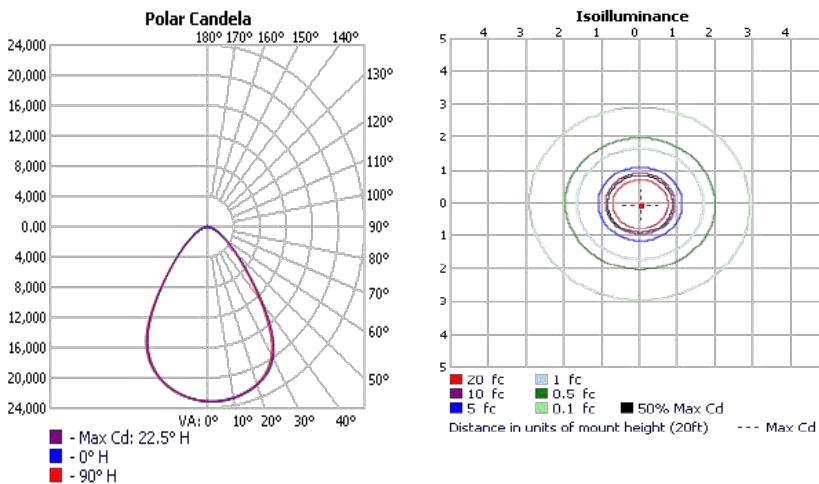

Photometry

UFO-100T150W-3CCT-DV2-NA-90-BK
UFO-100T150W-3CCT-DV2-NA-90-WH

Zonal Lumen Summary

Zone	Lumens	% Lamp	% Luminaire
0-30	18,011.6	43.3%	43.3%
0-40	27,991.8	67.4%	67.4%
0-60	38,388.6	92.4%	92.4%
60-90	3,015.4	7.3%	7.3%
70-100	1,063.2	2.6%	2.6%
90-120	36.4	0.1%	0.1%
0-90	41,404.0	99.6%	99.6%
90-180	147.7	0.4%	0.4%
0-180	41,551.6	100%	100%