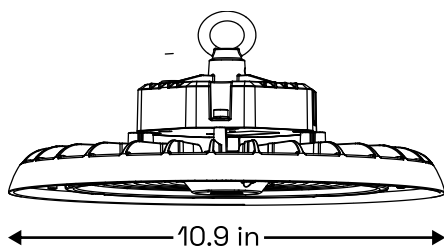

Pendant
Connecting Box
UFO-PM

Surface Mount
Bracket
UFO-SMB

Emergency Battery
UFO-EB

Dimensions

Power: 100-150W

Power: 200-240W

Power: 300W

Packaging Dimensions