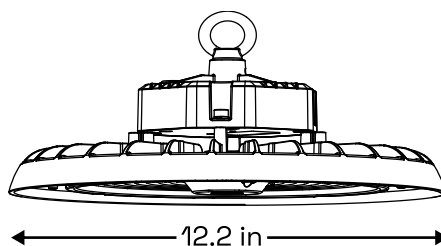

Pendant
Connecting Box
UFO-PM

Surface Mount
Bracket
UFO-SMB

Emergency Battery
UFO-EB

Dimensions

Power: 100-150W

Power: 200-240W

Power: 300W

Packaging Dimensions