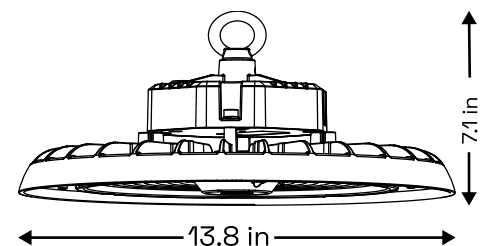

Pendant
Connecting Box
UFO-PM

Surface Mount
Bracket
UFO-SMB

Emergency Battery
UFO-EB

Dimensions

Power: 100-150W

Power: 200-240W

Power: 300W

Packaging Dimensions