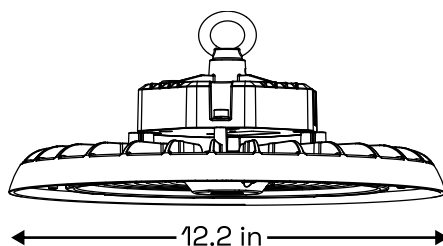

Pendant
Connecting Box
UFO-PM

Surface Mount
Bracket
UFO-SMB

Emergency Battery
UFO-EB

Dimensions

Power: 100-150W

Power: 200-240W

Power: 300W

Packaging Dimensions