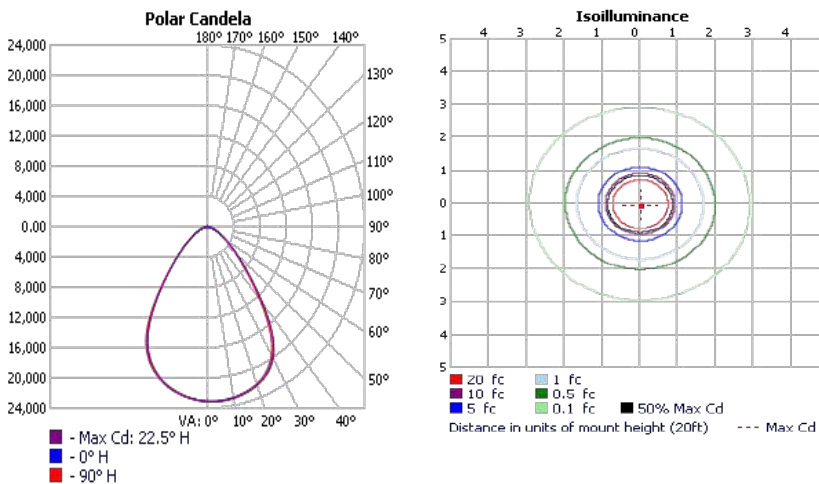

Photometry

UFO-100T150W-3CCT-DV2-NA-90-BK
UFO-100T150W-3CCT-DV2-NA-90-WH

Zonal Lumen Summary

Zone	Lumens	% Lamp	% Luminaire
0-30	18,011.6	43.3%	43.3%
0-40	27,991.8	67.4%	67.4%
0-60	38,388.6	92.4%	92.4%
60-90	3,015.4	7.3%	7.3%
70-100	1,063.2	2.6%	2.6%
90-120	36.4	0.1%	0.1%
0-90	41,404.0	99.6%	99.6%
90-180	147.7	0.4%	0.4%
0-180	41,551.6	100%	100%