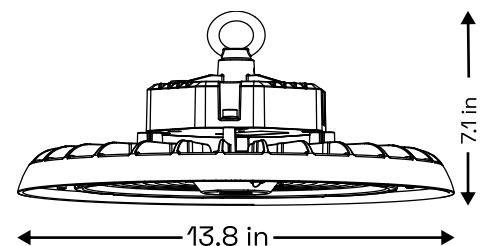

Pendant
Connecting Box
UFO-PM

Surface Mount
Bracket
UFO-SMB

Emergency Battery
UFO-EB

Dimensions

Power: 100-150W

Power: 200-240W

Power: 300W

Packaging Dimensions