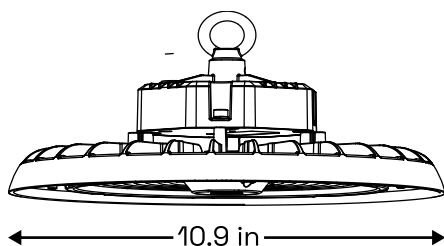

Pendant
Connecting Box
UFO-PM

Surface Mount
Bracket
UFO-SMB

Emergency Battery
UFO-EB

Dimensions

Power: 100-150W

Power: 200-240W

Power: 300W

Packaging Dimensions