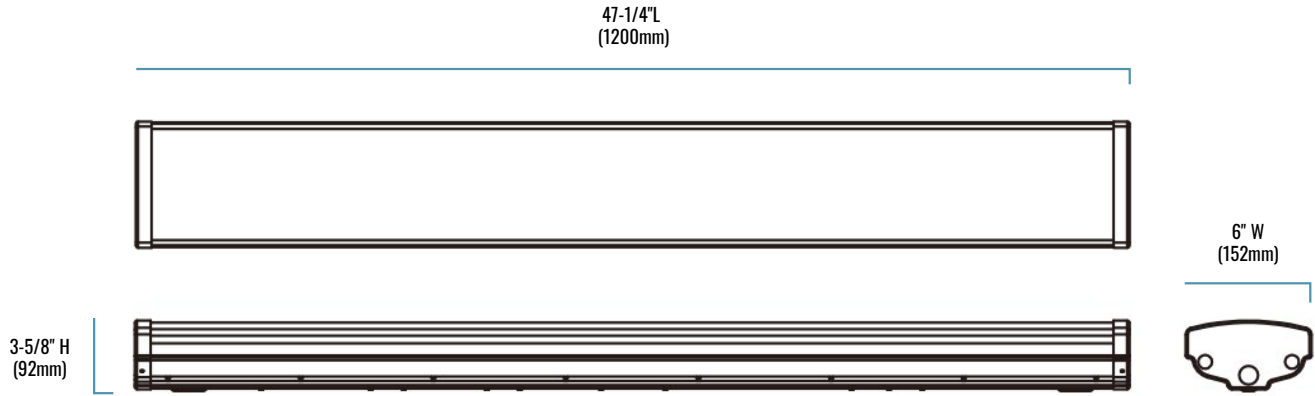

## SERIES OVERVIEW

DIMENSIONS	PRODUCT WEIGHT	MOUNTING HEIGHT	SPACING
47-1/4" L x 6" W x 3-5/8" H	5.84 lbs. <b>(w/o EM)</b>	10-15 feet	End to end, or 1 to 1-1/2 times the mounting height
	6.21 lbs. <b>(w/EM)</b>		