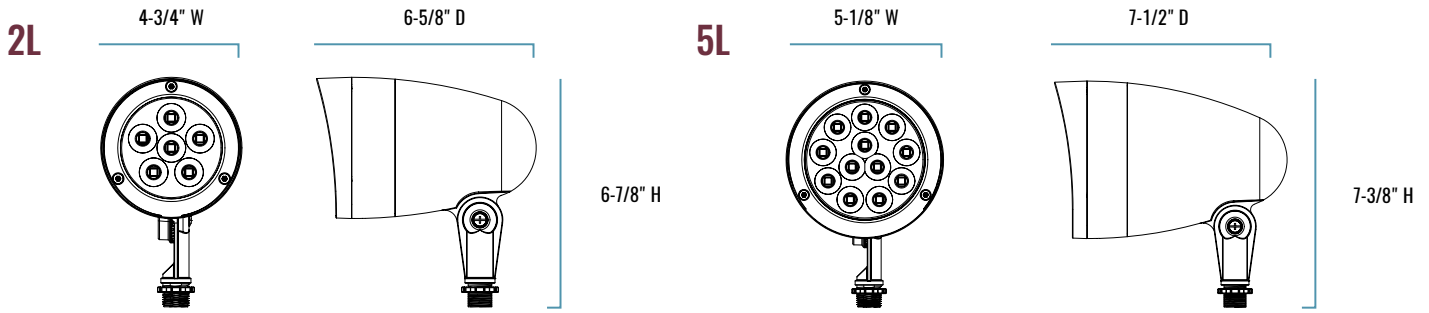

C-FL-B-RD Series

SERIES OVERVIEW

DIMENSIONS	PRODUCT WEIGHT	MOUNTING HEIGHT	SPACING
6-5/8" D x 4-3/4" W x 6-7/8" H (2L) 7-1/2" D x 5-1/8" W x 7-3/8" H (5L)	1.78 lbs. (2L) 2.70 lbs. (5L)	Ground mounting	Space and aim as needed