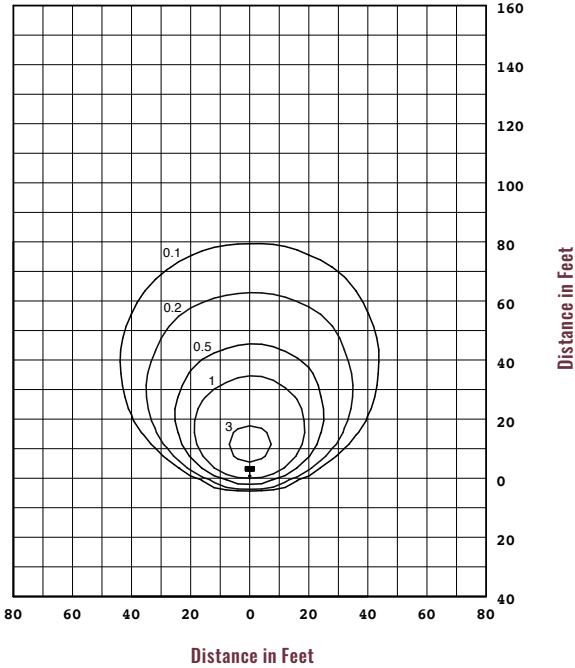

C-FL-B-RDM-2L

C-FL-B-RDW-5L

PRODUCT SPECIFICATIONS

OVERVIEW

- Initial Delivered Lumens: 2800 Lumens (**2L**), 5000 Lumens (**5L**)
- CRI: ≥ 70
- CCT: Neutral White (4000K), Cool White (5000K)
- Input Power: 22W (**2L**), 40W (**5L**)
- Dimmable: Yes, 0-10V
- Distribution: Narrow (20°), Medium (40°) or Wide (75°)
- Operating Temperature Range: -40°F to 95°F (40°C to 35°C)
- Lifespan: Estimated > 50,000 Hours
- Power Factor: > 0.9
- Total Harmonic Distortion: < 20%
- Limited Warranty: 5-Year*
- Replaces 70W MH (**2L**), 100W PSMH (**5L**)

C-FL-B-RDN-2L-40K

Mounting Height: 15'
Fixture Tilt: 60°

C-FL-B-RDN-5L-40K

Mounting Height: 20'
Fixture Tilt: 60°

C-FL-B-RDM-2L-40K

Mounting Height: 15'
Fixture Tilt: 60°

C-FL-B-RDM-5L-40K

Mounting Height: 20'
Fixture Tilt: 60°

C-FL-B-RD Series

ISO PLOT CHART

C-FL-B-RDW-2L-40K

Mounting Height: 15'
Fixture Tilt: 60°

C-FL-B-RDW-5L-40K

Mounting Height: 20'
Fixture Tilt: 60°

Note: All published photometric testing performed to IES LM-79-08 standards. Fixture photometry was completed on a single representative fixture. Foot candle levels are noted inside graph.