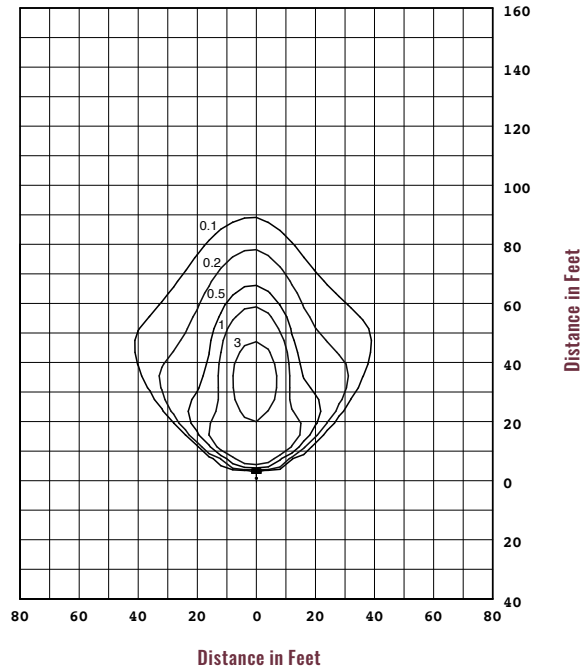

OPERATING TEMPERATURE RANGE	ESTIMATED L ₇₀ LIFETIME @ 25°C (77°F)	POWER FACTOR	TOTAL HARMONIC DISTORTION
-40°F to -95°F (-40°C to 35°C)	>50,000 Hours	>0.9	<20%

SKU	DISTRIBUTION	COLOR TEMP	LUMEN OUTPUT	SYSTEM WATTS	CURRENT DRAW (AMPS)			
					120V	208V	240V	277V
C-FL-B-RDN-2L-40K-DB	Narrow Beam (20°)	4000K	2800 L	22W	0.187	0.113	0.102	0.094
C-FL-B-RDM-2L-40K-DB	Medium Beam (40°)							
C-FL-B-RDW-2L-40K-DB	Wide Beam (75°)							
C-FL-B-RDN-2L-50K-DB	Narrow Beam (20°)	5000K						
C-FL-B-RDM-2L-50K-DB	Medium Beam (40°)							
C-FL-B-RDW-2L-50K-DB	Wide Beam (75°)							
C-FL-B-RDN-5L-40K-DB	Narrow Beam (20°)	4000K	5000 L	40W	0.333	0.191	0.166	0.147
C-FL-B-RDM-5L-40K-DB	Medium Beam (40°)							
C-FL-B-RDW-5L-40K-DB	Wide Beam (75°)							
C-FL-B-RDN-5L-50K-DB	Narrow Beam (20°)	5000K						
C-FL-B-RDM-5L-50K-DB	Medium Beam (40°)							
C-FL-B-RDW-5L-50K-DB	Wide Beam (75°)							

* For more information on the IES BUG (Backlight-Uplight-Glare) Rating visit: <https://www.ies.org/wp-content/uploads/2017/03/TM-15-11BUGRatingsAddendum.pdf>. Valid with no tilt.

C-FL-B-RD Series

ISO PLOT CHART

C-FL-B-RDN-2L-40K

Mounting Height: 15'
Fixture Tilt: 60°

C-FL-B-RDN-5L-40K

Mounting Height: 20'
Fixture Tilt: 60°

C-FL-B-RDM-2L-40K

Mounting Height: 15'
Fixture Tilt: 60°

C-FL-B-RDM-5L-40K

Mounting Height: 20'
Fixture Tilt: 60°

C-FL-B-RD Series

ISO PLOT CHART

C-FL-B-RDW-2L-40K

Mounting Height: 15'
Fixture Tilt: 60°

C-FL-B-RDW-5L-40K

Mounting Height: 20'
Fixture Tilt: 60°

Note: All published photometric testing performed to IES LM-79-08 standards. Fixture photometry was completed on a single representative fixture. Foot candle levels are noted inside graph.