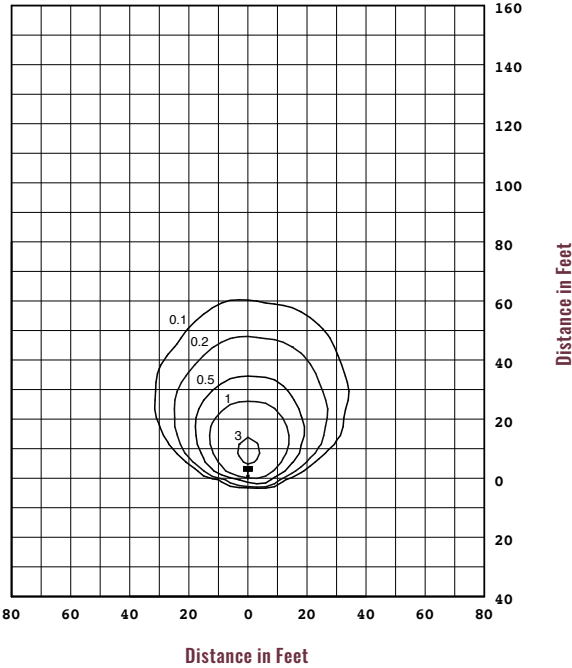

OPERATING TEMPERATURE RANGE	ESTIMATED L ₇₀ LIFETIME @ 25°C (77°F)	POWER FACTOR	TOTAL HARMONIC DISTORTION
-40°F to -95°F (-40°C to 35°C)	>50,000 Hours	>0.9	<20%

SKU	DISTRIBUTION	COLOR TEMP	LUMEN OUTPUT	SYSTEM WATTS	CURRENT DRAW (AMPS)			
					120V	208V	240V	277V
C-FL-B-RDN-2L-40K-DB	Narrow Beam (20°)	4000K	2800 L	22W	0.187	0.113	0.102	0.094
C-FL-B-RDM-2L-40K-DB	Medium Beam (40°)							
C-FL-B-RDW-2L-40K-DB	Wide Beam (75°)							
C-FL-B-RDN-2L-50K-DB	Narrow Beam (20°)	5000K						
C-FL-B-RDM-2L-50K-DB	Medium Beam (40°)							
C-FL-B-RDW-2L-50K-DB	Wide Beam (75°)							
C-FL-B-RDN-5L-40K-DB	Narrow Beam (20°)	4000K	5000 L	40W	0.333	0.191	0.166	0.147
C-FL-B-RDM-5L-40K-DB	Medium Beam (40°)							
C-FL-B-RDW-5L-40K-DB	Wide Beam (75°)							
C-FL-B-RDN-5L-50K-DB	Narrow Beam (20°)	5000K						
C-FL-B-RDM-5L-50K-DB	Medium Beam (40°)							
C-FL-B-RDW-5L-50K-DB	Wide Beam (75°)							

C-FL-B-RDN-2L-40K

Mounting Height: 15'
Fixture Tilt: 60°

C-FL-B-RDN-5L-40K

Mounting Height: 20'
Fixture Tilt: 60°

C-FL-B-RDM-2L-40K

Mounting Height: 15'
Fixture Tilt: 60°

C-FL-B-RDM-5L-40K

Mounting Height: 20'
Fixture Tilt: 60°

C-FL-B-RD Series

ISO PLOT CHART

C-FL-B-RDW-2L-40K

Mounting Height: 15'
Fixture Tilt: 60°

C-FL-B-RDW-5L-40K

Mounting Height: 20'
Fixture Tilt: 60°

Note: All published photometric testing performed to IES LM-79-08 standards. Fixture photometry was completed on a single representative fixture. Foot candle levels are noted inside graph.