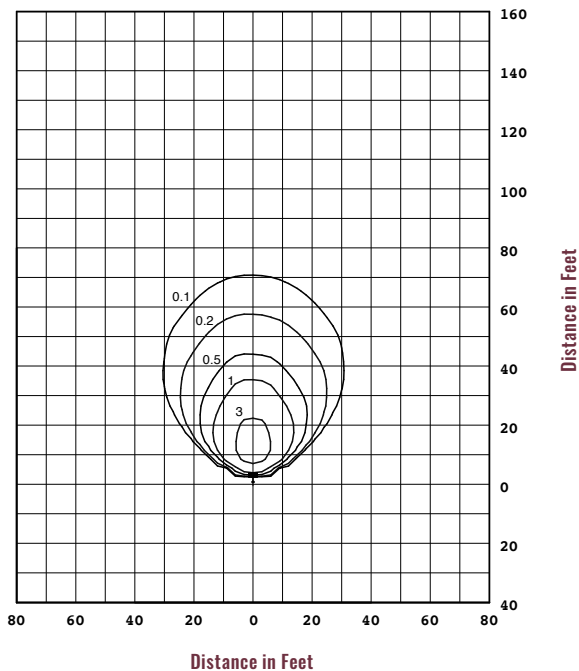

OPERATING TEMPERATURE RANGE	ESTIMATED L ₇₀ LIFETIME @ 25°C (77°F)	POWER FACTOR	TOTAL HARMONIC DISTORTION
-40°F to -95°F (-40°C to 35°C)	>50,000 Hours	>0.9	<20%

SKU	DISTRIBUTION	COLOR TEMP	LUMEN OUTPUT	SYSTEM WATTS	CURRENT DRAW (AMPS)			
					120V	208V	240V	277V
C-FL-B-RDN-2L-40K-DB	Narrow Beam (20°)	4000K	2800 L	22W	0.187	0.113	0.102	0.094
C-FL-B-RDM-2L-40K-DB	Medium Beam (40°)							
C-FL-B-RDW-2L-40K-DB	Wide Beam (75°)							
C-FL-B-RDN-2L-50K-DB	Narrow Beam (20°)	5000K						
C-FL-B-RDM-2L-50K-DB	Medium Beam (40°)							
C-FL-B-RDW-2L-50K-DB	Wide Beam (75°)							
C-FL-B-RDN-5L-40K-DB	Narrow Beam (20°)	4000K	5000 L	40W	0.333	0.191	0.166	0.147
C-FL-B-RDM-5L-40K-DB	Medium Beam (40°)							
C-FL-B-RDW-5L-40K-DB	Wide Beam (75°)							
C-FL-B-RDN-5L-50K-DB	Narrow Beam (20°)	5000K						
C-FL-B-RDM-5L-50K-DB	Medium Beam (40°)							
C-FL-B-RDW-5L-50K-DB	Wide Beam (75°)							

C-FL-B-RDN-2L-40K

Mounting Height: 15'
Fixture Tilt: 60°

C-FL-B-RDN-5L-40K

Mounting Height: 20'
Fixture Tilt: 60°

C-FL-B-RDM-2L-40K

Mounting Height: 15'
Fixture Tilt: 60°

C-FL-B-RDM-5L-40K

Mounting Height: 20'
Fixture Tilt: 60°

C-FL-B-RD Series

ISO PLOT CHART

C-FL-B-RDW-2L-40K

Mounting Height: 15'
Fixture Tilt: 60°

C-FL-B-RDW-5L-40K

Mounting Height: 20'
Fixture Tilt: 60°

Note: All published photometric testing performed to IES LM-79-08 standards. Fixture photometry was completed on a single representative fixture. Foot candle levels are noted inside graph.