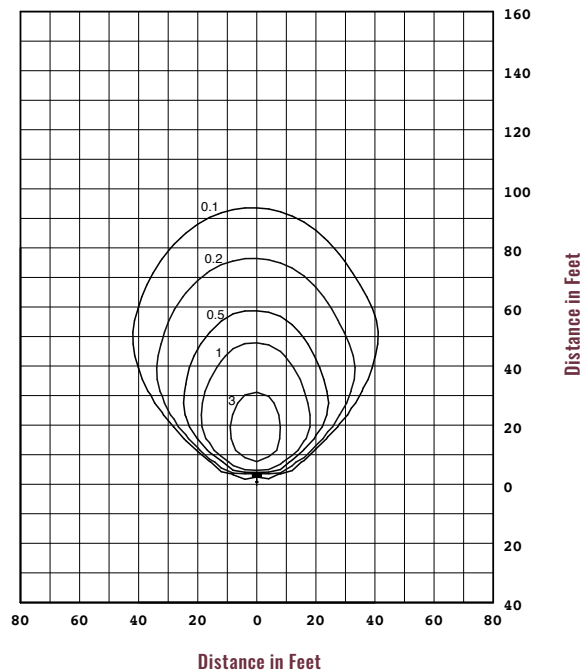

OPERATING TEMPERATURE RANGE	ESTIMATED L ₇₀ LIFETIME @ 25°C (77°F)	POWER FACTOR	TOTAL HARMONIC DISTORTION
-40°F to -95°F (-40°C to 35°C)	>50,000 Hours	>0.9	<20%

SKU	DISTRIBUTION	COLOR TEMP	LUMEN OUTPUT	SYSTEM WATTS	CURRENT DRAW (AMPS)			
					120V	208V	240V	277V
C-FL-B-RDN-2L-40K-DB	Narrow Beam (20°)	4000K	2800 L	22W	0.187	0.113	0.102	0.094
C-FL-B-RDM-2L-40K-DB	Medium Beam (40°)							
C-FL-B-RDW-2L-40K-DB	Wide Beam (75°)							
C-FL-B-RDN-2L-50K-DB	Narrow Beam (20°)	5000K						
C-FL-B-RDM-2L-50K-DB	Medium Beam (40°)							
C-FL-B-RDW-2L-50K-DB	Wide Beam (75°)							
C-FL-B-RDN-5L-40K-DB	Narrow Beam (20°)	4000K	5000 L	40W	0.333	0.191	0.166	0.147
C-FL-B-RDM-5L-40K-DB	Medium Beam (40°)							
C-FL-B-RDW-5L-40K-DB	Wide Beam (75°)							
C-FL-B-RDN-5L-50K-DB	Narrow Beam (20°)	5000K						
C-FL-B-RDM-5L-50K-DB	Medium Beam (40°)							
C-FL-B-RDW-5L-50K-DB	Wide Beam (75°)							

C-FL-B-RDN-2L-40K

Mounting Height: 15'
Fixture Tilt: 60°

C-FL-B-RDN-5L-40K

Mounting Height: 20'
Fixture Tilt: 60°

C-FL-B-RDM-2L-40K

Mounting Height: 15'
Fixture Tilt: 60°

C-FL-B-RDM-5L-40K

Mounting Height: 20'
Fixture Tilt: 60°

C-FL-B-RD Series

ISO PLOT CHART

C-FL-B-RDW-2L-40K

Mounting Height: 15'
Fixture Tilt: 60°

C-FL-B-RDW-5L-40K

Mounting Height: 20'
Fixture Tilt: 60°

Note: All published photometric testing performed to IES LM-79-08 standards. Fixture photometry was completed on a single representative fixture. Foot candle levels are noted inside graph.