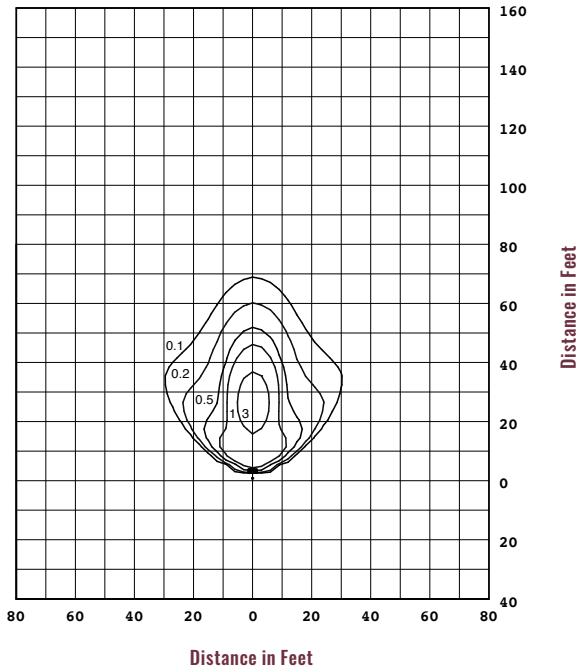

C-FL-B-RD Series

ISO PLOT CHART

C-FL-B-RDN-2L-40K

Mounting Height: 15'
Fixture Tilt: 60°