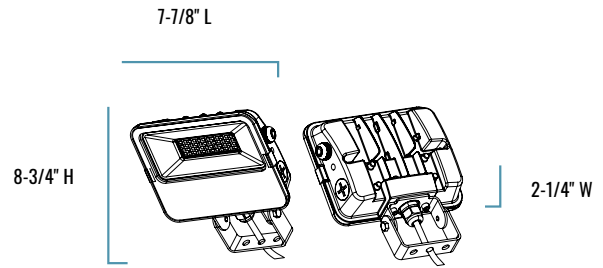

C-FL-B-FLW-2L-SCCT-YK-DB