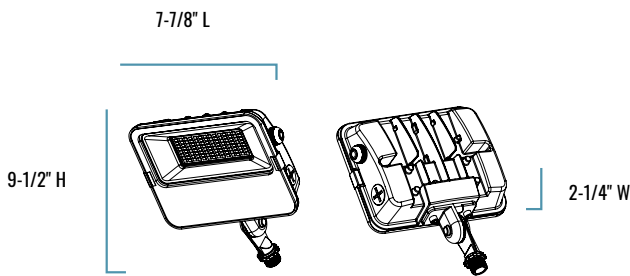

C-FL-B-FLW-6L-SCCT-FT-DB