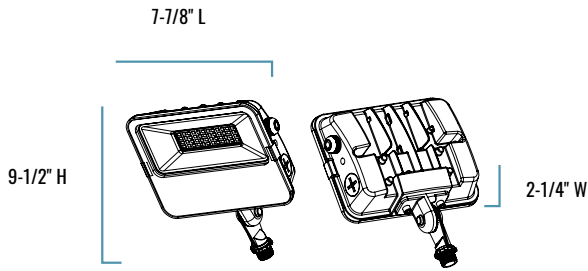

C-FL-B-FLW Series

C-FL-B-FLW-2L-SCCT-FT-DB