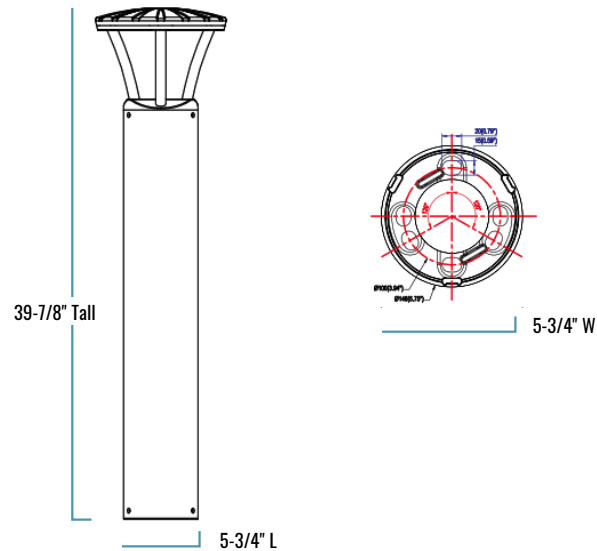

ORDERING INFORMATION

Example SKU: C-BD-A-PWY-S3L-SCCT-UL-BZ

C-BD	A	PWY	S3L	SCCT	UL	BZ
PRODUCT	SERIES	STYLE	LUMEN PACKAGE	FIELD SELECTABLE CCT	VOLTAGE	HOUSING COLOR
C-BD	A	PWY Pathway	S3L Up to 3600 lumens (10W, 20W or 30W)	SCCT Selectable CCT (Color Temperature) 3000K 4000K* 5000K	UL Universal (120 - 277V)	BZ Bronze

* Default settings at time of shipping are highest product wattage and 4000K.

CERTIFICATIONS:

CA RESIDENTS WARNING: Cancer and Reproductive Harm –
www.p65warnings.ca.gov

C-BD-A-PWY Series

SERIES OVERVIEW

DIMENSIONS	PRODUCT WEIGHT	MOUNTING HEIGHT	SPACING
5-3/4" L x 5-3/4" W x 39-7/8" H	13.23 lbs.	0 to 10 feet	40-feet and can still achieve minimum security light levels