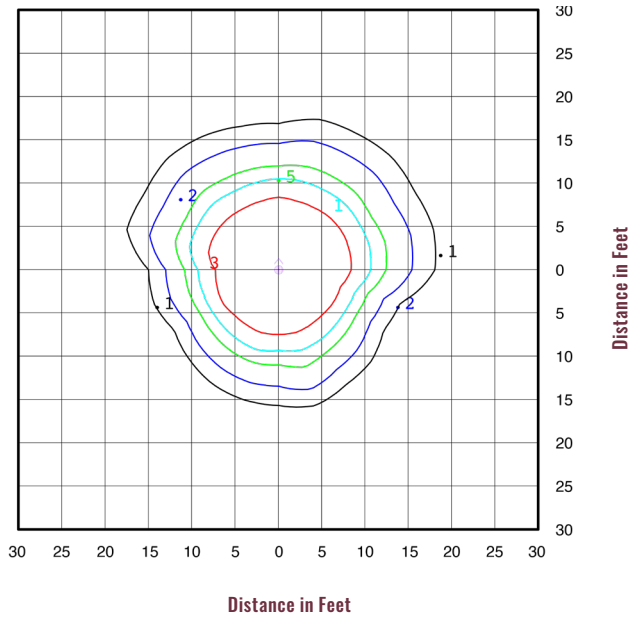

C-BD-A-PWY Series

ISO PLOT CHART

Mounting Height: 42"

©2024 Cree Lighting USA LLC. All rights reserved. For informational purposes only. Content is subject to change. Patent www.creelighting.com/patents. C-Lite and the C-Lite logo are registered trademarks of Cree Lighting. Due to continuous product improvement, information in this document is subject to change. The cULus logo is a registered trademark of UL LLC.