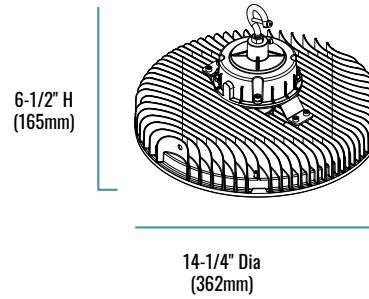

PRODUCT SPECIFICATIONS

OVERVIEW

- Max. Delivered Lumens: 21,000 **(20L)**; 27,000 **(27L)**; 33,600 **(33L)**
- CRI: ≥ 80
- CCT: 4000K; 5000K **(20L, 27L)**
- Input Power: 150W **(20L)**; 200W **(27L)**; 240W **(33L)**
- Dimmable: Non-dimmable
- Operating Temperature Range: -4°F to 122°F (-20°C to 50°C)
- Estimated L₇₀ Lifetime @ 25°C (77°F): >75,000 hours
- Power Factor: >.9 at full load
- Total Harmonic Distortion: <20% at full load
- Limited Warranty: 1-Year*
- Replaces: 320W PSMH **(20L)**; 400W PSMH **(27L, 33L)**

CERTIFICATIONS:

 **CA RESIDENTS WARNING:** Cancer and Reproductive Harm – www.p65warnings.ca.gov

C-HB-B-RD Series

ORDERING INFORMATION

Example SKU: C-HB-B-RD-20L-40K-UH-WH

C-HB	B	RD			UH	WH
PRODUCT	SERIES	STYLE	LUMEN PACKAGE	CCT	VOLTAGE	COLOR
C-HB High Bay	B	RD Round	20L 21,000 Lumens 27L 27,000 Lumens 33L 33,600 Lumens	40K Neutral White (4000K) 50K Cool White (5000K) - Available only with 20L & 27L	UH High 347-480V	WH White

C-HB-B-RD-20L

C-HB-B-RD-27L

C-HB-B-RD-33L

C-HB-B-RD Series

SERIES OVERVIEW

DIMENSIONS	PRODUCT WEIGHT	MOUNTING HEIGHT	SPACING
(20L) 10-1/4" (260mm) Dia x 6-1/2" (165mm) H (27L) 11-3/4" (299mm) Dia x 6-1/2" (165mm) H (33L) 14-1/4" (362mm) Dia x 6-1/2" (165mm) H	(20L) 6.45 lbs. (27L) 7.72 lbs. (33L) 9.92 lbs.	(20L) 15 - 25 feet (27L) 20 - 30 feet (33L) > 30 feet	1 to 1-1/2 times the mounting height

FIXTURE SPECIFICATIONS

HOUSING	Die-cast aluminum with a durable, white powder-coat finish
LENS ASSEMBLY	Clear polycarbonate
MOUNTING	Integrated hook, pendant mounting option available; included 6-foot power cord
ELECTRICAL	6 ft power cord, no dimming cord