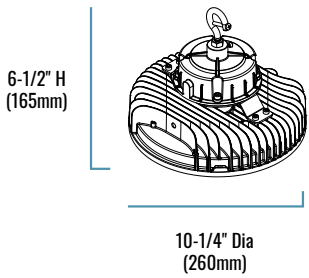

PRODUCT SPECIFICATIONS

OVERVIEW

- Max. Delivered Lumens: 21,000 **(20L)**; 27,000 **(27L)**; 33,600 **(33L)**
- CRI: ≥ 80
- CCT: 4000K; 5000K **(20L, 27L)**
- Input Power: 150W **(20L)**; 200W **(27L)**; 240W **(33L)**
- Dimmable: Non-dimmable
- Operating Temperature Range: -4°F to 122°F (-20°C to 50°C)
- Estimated L₇₀ Lifetime @ 25°C (77°F): >75,000 hours
- Power Factor: >.9 at full load
- Total Harmonic Distortion: <20% at full load
- Limited Warranty: 1-Year*
- Replaces: 320W PSMH **(20L)**; 400W PSMH **(27L, 33L)**

C-HB-B-RD-20L

C-HB-B-RD-27L

C-HB-B-RD-33L

C-HB-B-RD Series

SERIES OVERVIEW

DIMENSIONS	PRODUCT WEIGHT	MOUNTING HEIGHT	SPACING
(20L) 10-1/4" (260mm) Dia x 6-1/2" (165mm) H (27L) 11-3/4" (299mm) Dia x 6-1/2" (165mm) H (33L) 14-1/4" (362mm) Dia x 6-1/2" (165mm) H	(20L) 6.45 lbs. (27L) 7.72 lbs. (33L) 9.92 lbs.	(20L) 15 - 25 feet (27L) 20 - 30 feet (33L) > 30 feet	1 to 1-1/2 times the mounting height

FIXTURE SPECIFICATIONS

HOUSING	Die-cast aluminum with a durable, white powder-coat finish
LENS ASSEMBLY	Clear polycarbonate
MOUNTING	Integrated hook, pendant mounting option available; included 6-foot power cord
ELECTRICAL	6 ft power cord, no dimming cord