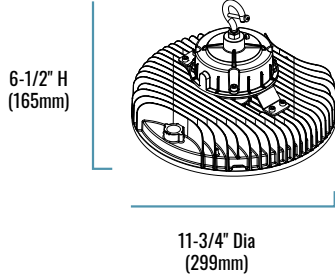

PRODUCT SPECIFICATIONS

OVERVIEW

- Max. Delivered Lumens: 21,000 **(20L)**; 27,000 **(27L)**; 33,600 **(33L)**
- CRI: ≥ 80
- CCT: 4000K; 5000K **(20L, 27L)**
- Input Power: 150W **(20L)**; 200W **(27L)**; 240W **(33L)**
- Dimmable: Non-dimmable
- Operating Temperature Range: -4°F to 122°F (-20°C to 50°C)
- Estimated L₇₀ Lifetime @ 25°C (77°F): >75,000 hours
- Power Factor: >.9 at full load
- Total Harmonic Distortion: <20% at full load
- Limited Warranty: 1-Year*
- Replaces: 320W PSMH **(20L)**; 400W PSMH **(27L, 33L)**

C-HB-B-RD-20L

C-HB-B-RD-27L

C-HB-B-RD-33L

C-HB-B-RD Series

SERIES OVERVIEW

DIMENSIONS	PRODUCT WEIGHT	MOUNTING HEIGHT	SPACING
(20L) 10-1/4" (260mm) Dia x 6-1/2" (165mm) H (27L) 11-3/4" (299mm) Dia x 6-1/2" (165mm) H (33L) 14-1/4" (362mm) Dia x 6-1/2" (165mm) H	(20L) 6.45 lbs. (27L) 7.72 lbs. (33L) 9.92 lbs.	(20L) 15 - 25 feet (27L) 20 - 30 feet (33L) > 30 feet	1 to 1-1/2 times the mounting height

FIXTURE SPECIFICATIONS

HOUSING	Die-cast aluminum with a durable, white powder-coat finish
LENS ASSEMBLY	Clear polycarbonate
MOUNTING	Integrated hook, pendant mounting option available; included 6-foot power cord
ELECTRICAL	6 ft power cord, no dimming cord